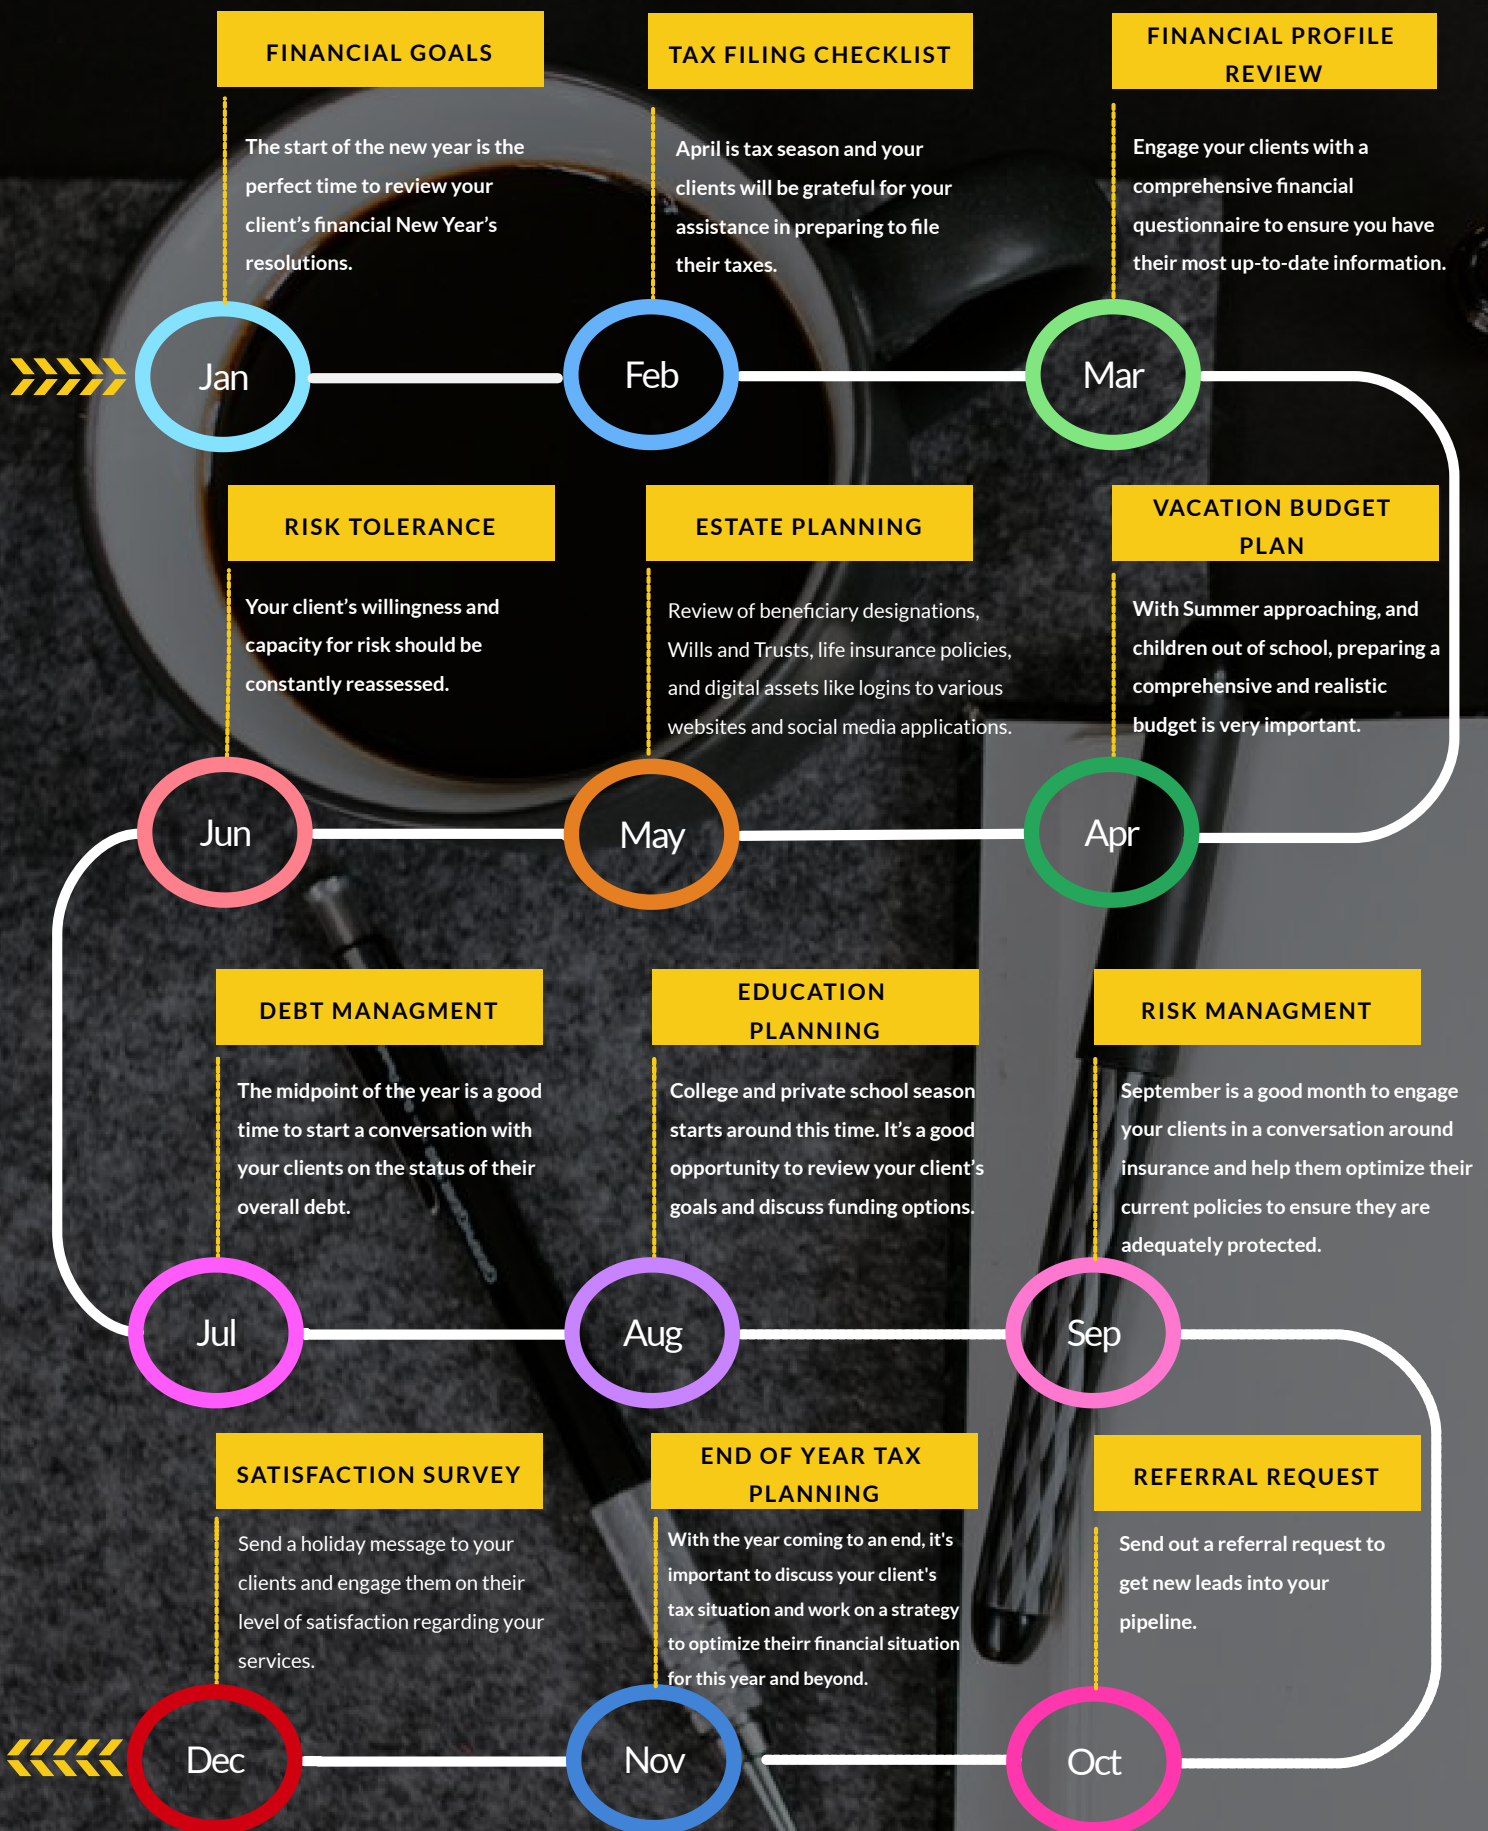

Client Engagement Calendar

Chat with us live or email us at:

support@precisefp.com